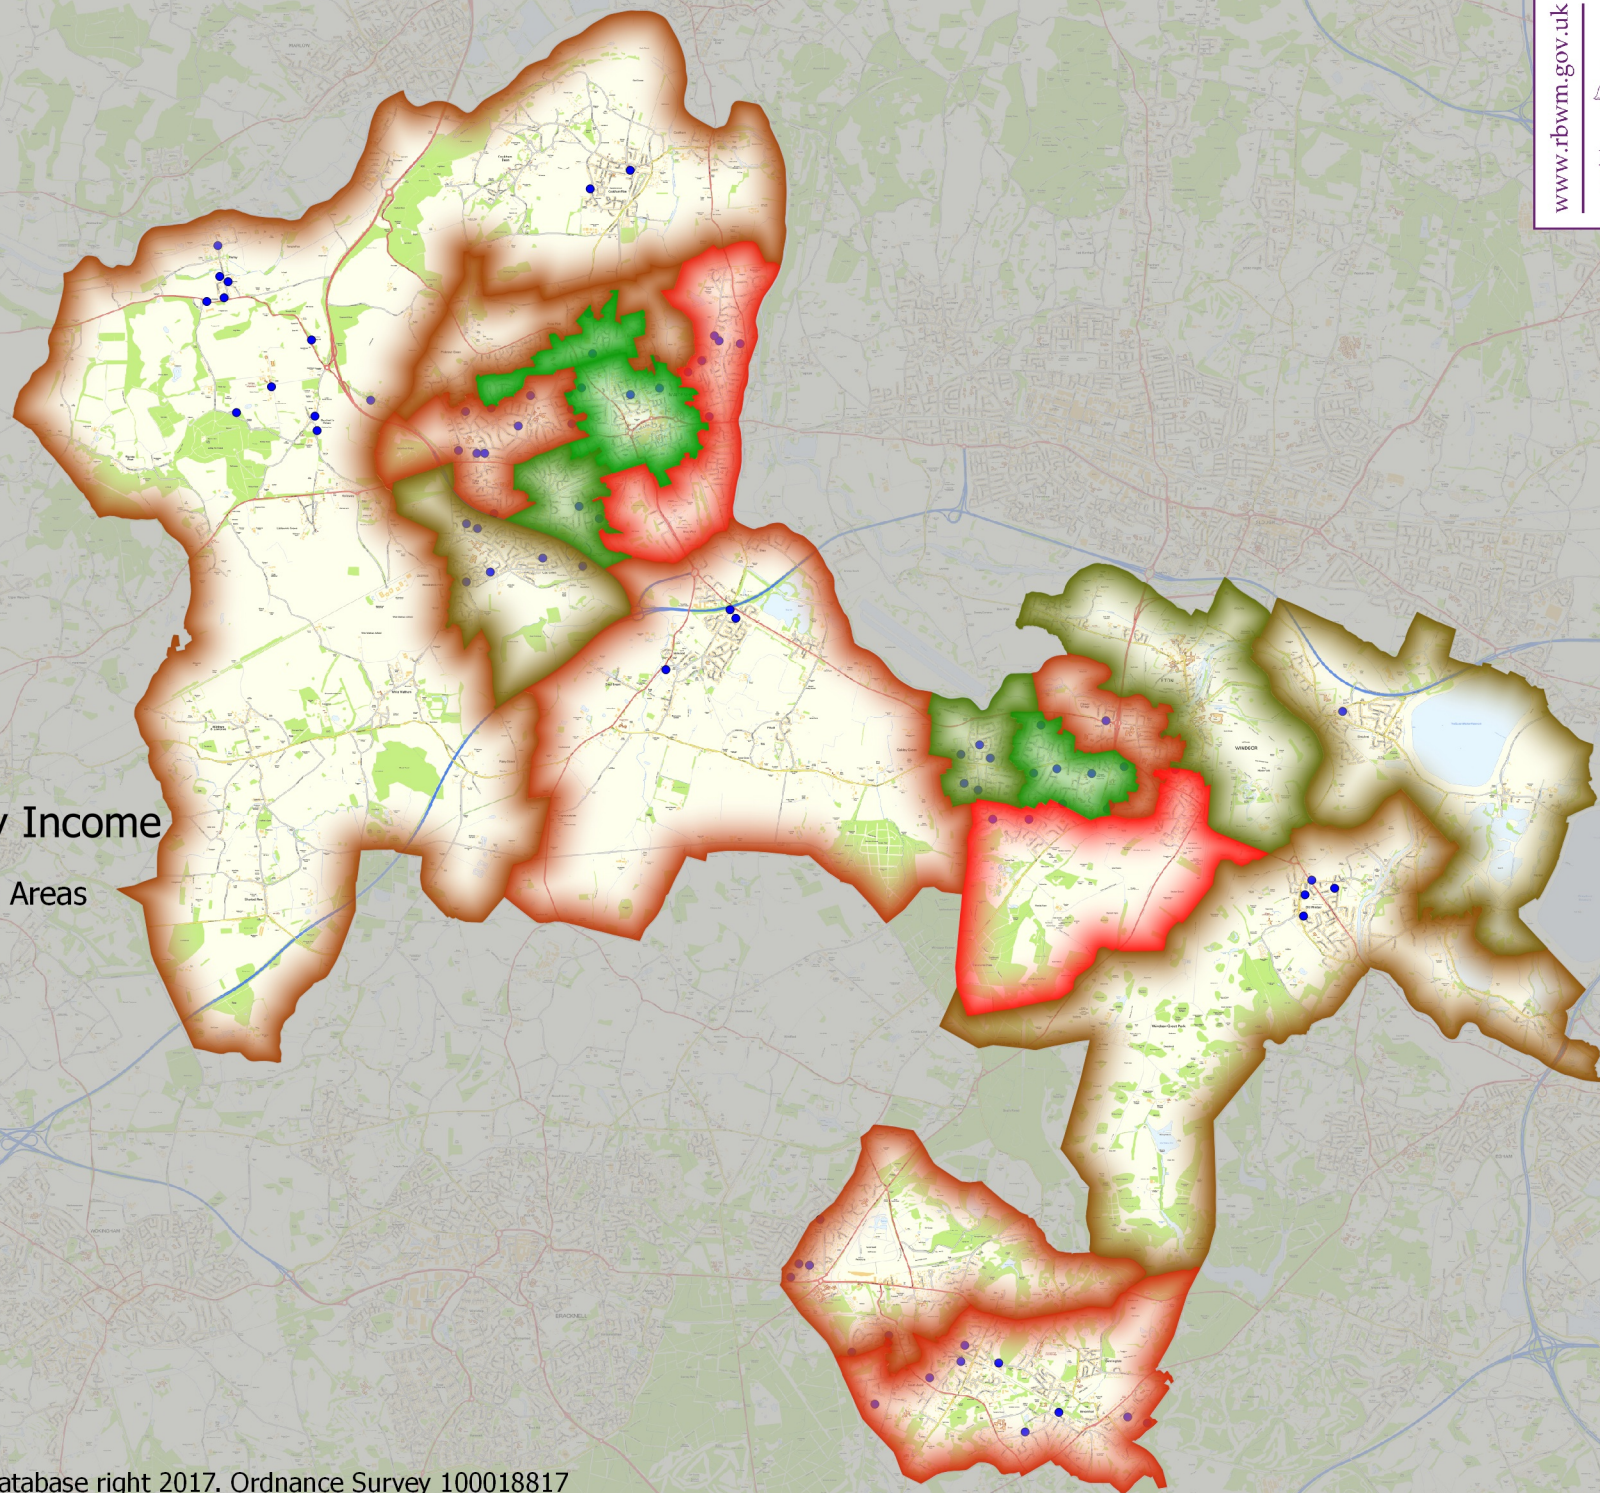

Data collected:
2016/10/01

www.rbwm.gov.uk

Average Weekly Income

Middle Super Output Areas

Data collected: 2017/02/01

Average Weekly Income

Middle Super Output Areas

Combined data as individual points
2016/10/01 shown in blue
2017/02/01 shown in red

www.rbwm.gov.uk

Average Weekly Income

Middle Super Output Areas