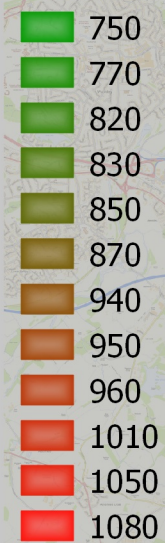

Data collected:
2016/10/01

www.rbwm.gov.uk

Average Weekly Income

Middle Super Output Areas

Data collected: 2017/02/01

Average Weekly Income

Middle Super Output Areas

Combined data as individual points
2016/10/01 shown in blue
2017/02/01 shown in red

www.rbwm.gov.uk

Average Weekly Income

Middle Super Output Areas