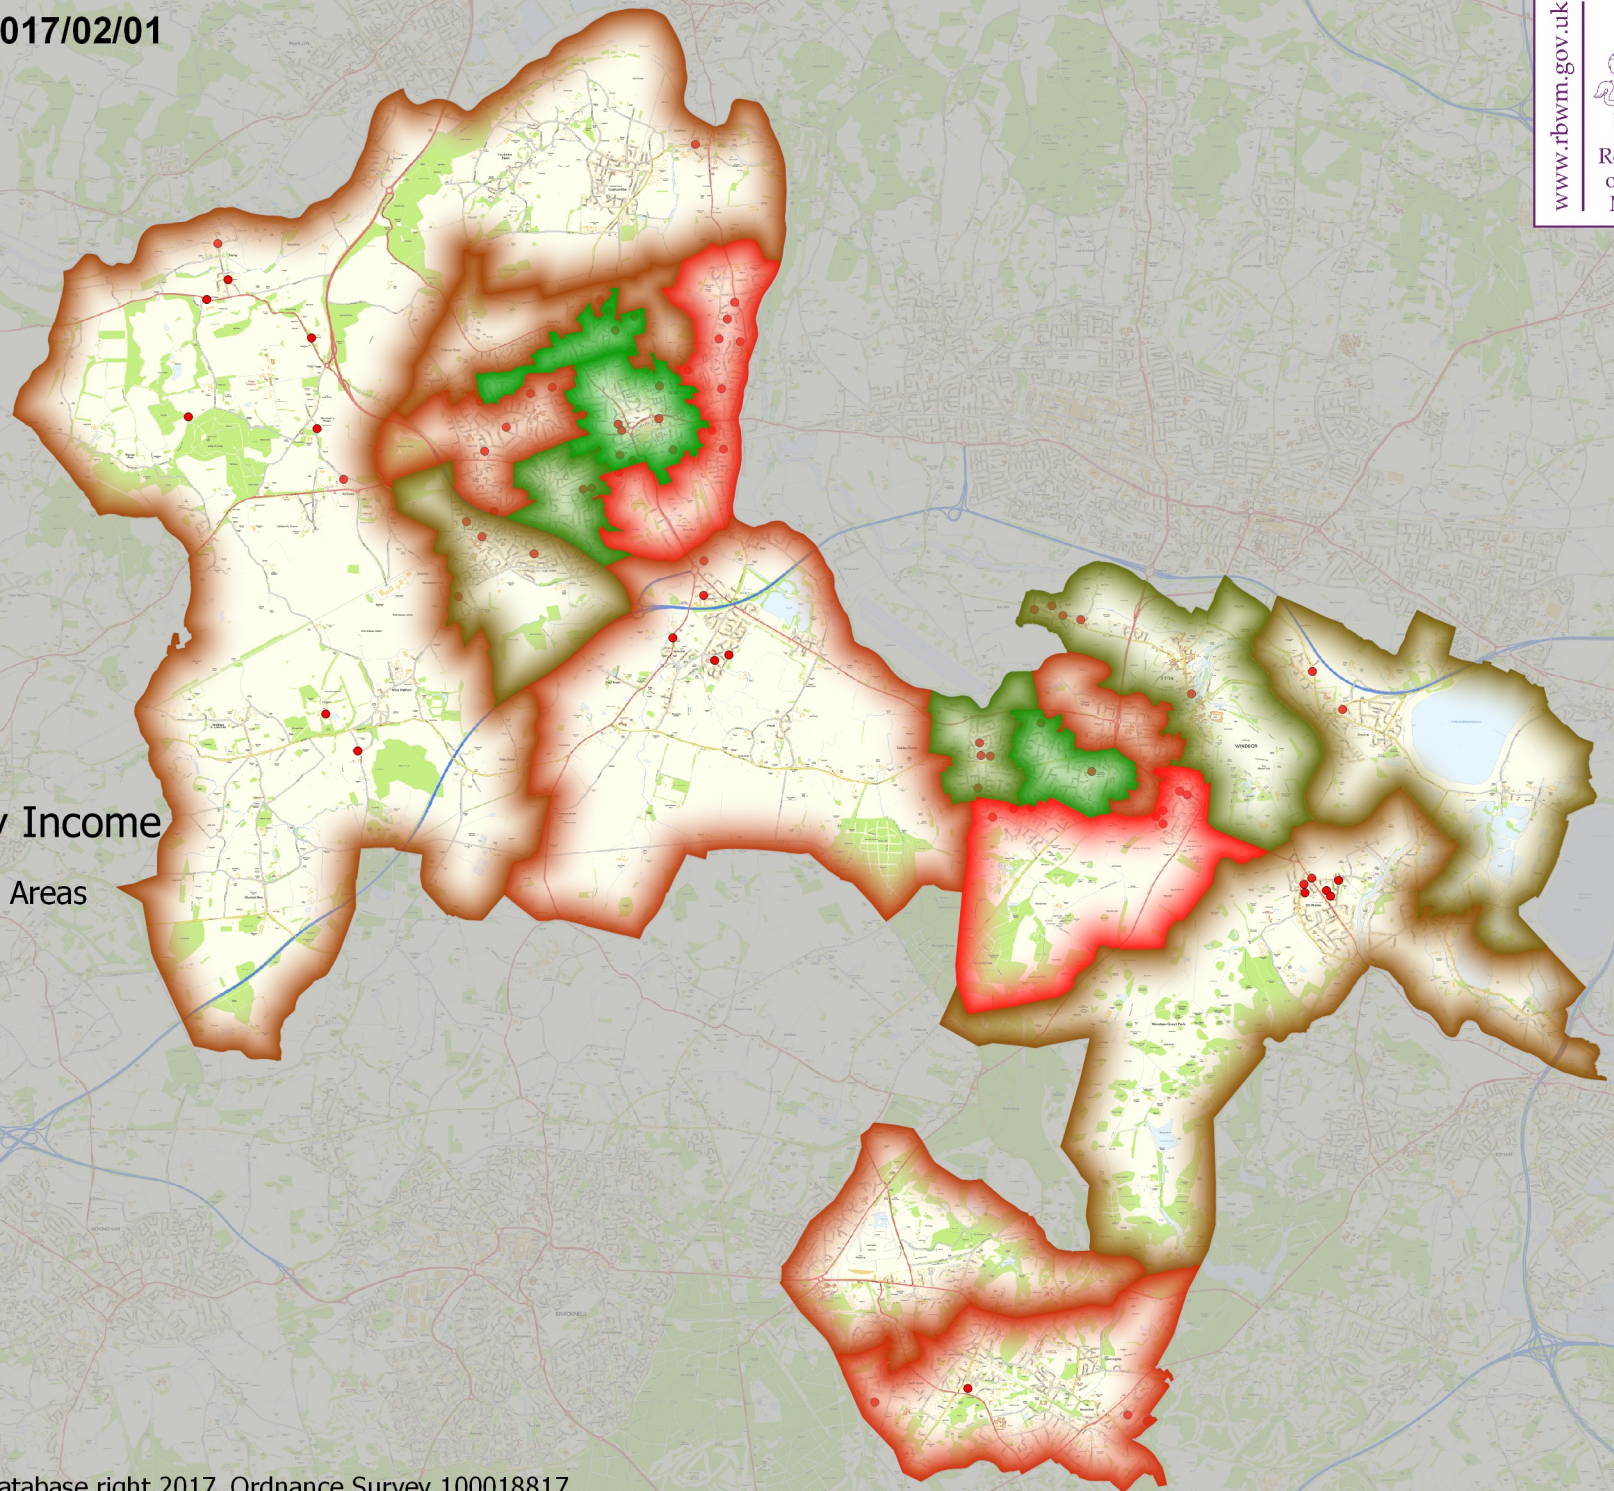

Data collected:
2016/10/01

www.rbwm.gov.uk

Average Weekly Income

Middle Super Output Areas

Data collected: 2017/02/01

Average Weekly Income

Middle Super Output Areas

Combined data as individual points
2016/10/01 shown in blue
2017/02/01 shown in red

www.rbwm.gov.uk

Average Weekly Income

Middle Super Output Areas